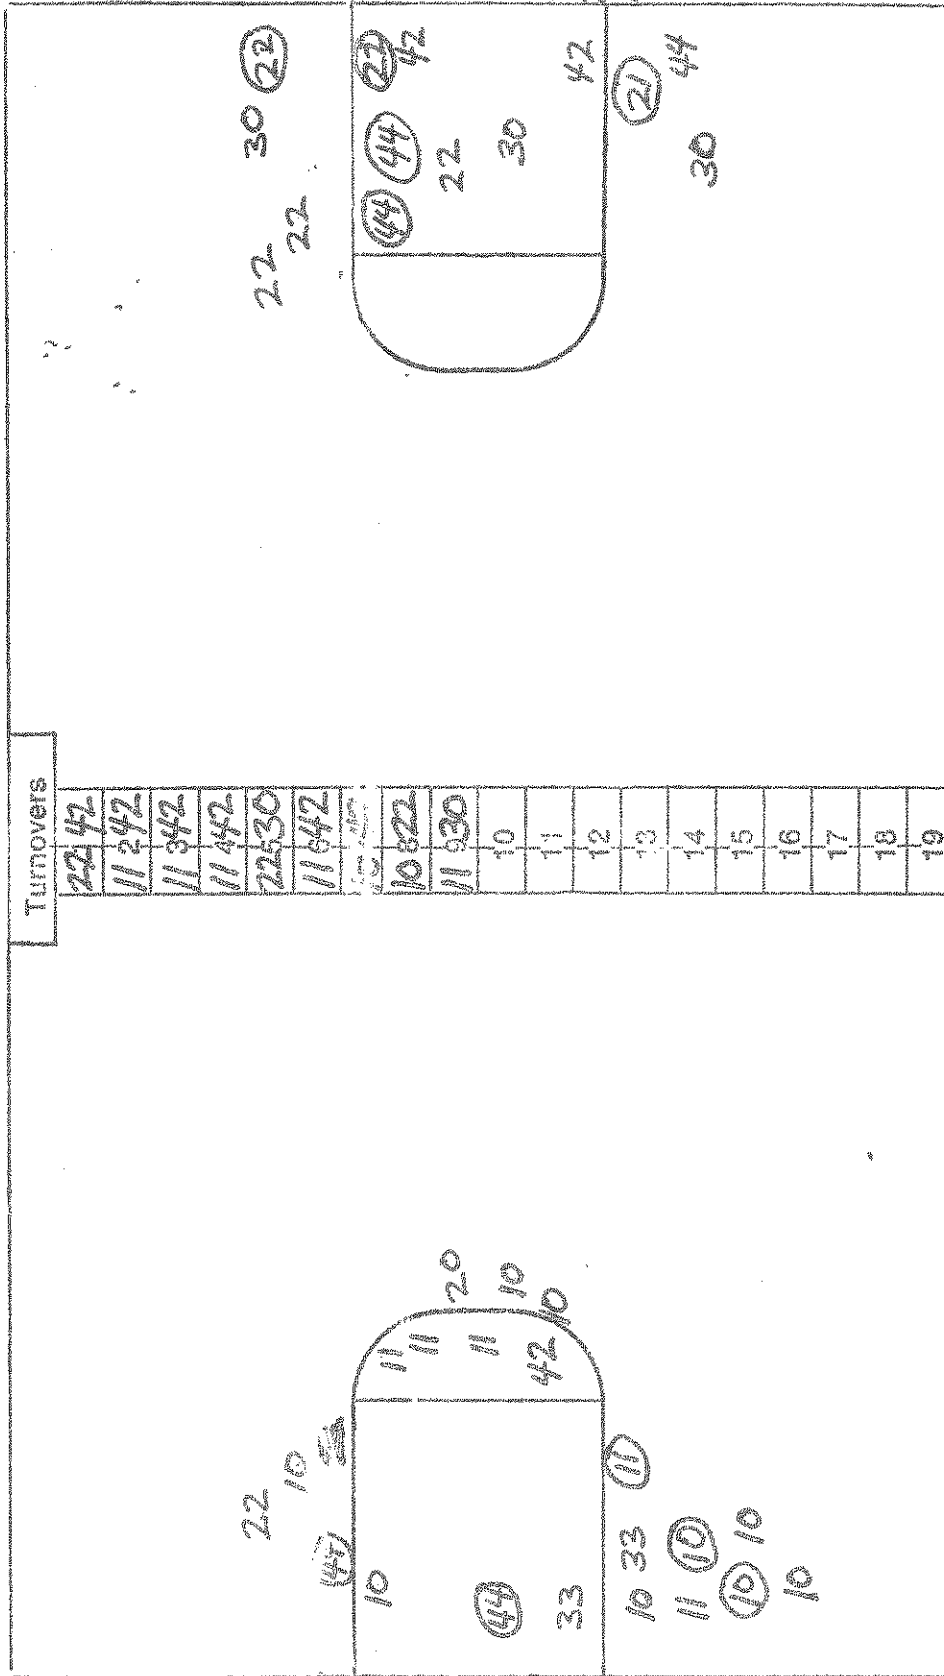

Attempted 32
 Made 16
 Percentage 50.0

NCAA BASKETBALL SHOT CHART

Team Marshall County

Team Ft. Thomas Highlands

Second Half

(Circle one)

Layups

Attempted 18